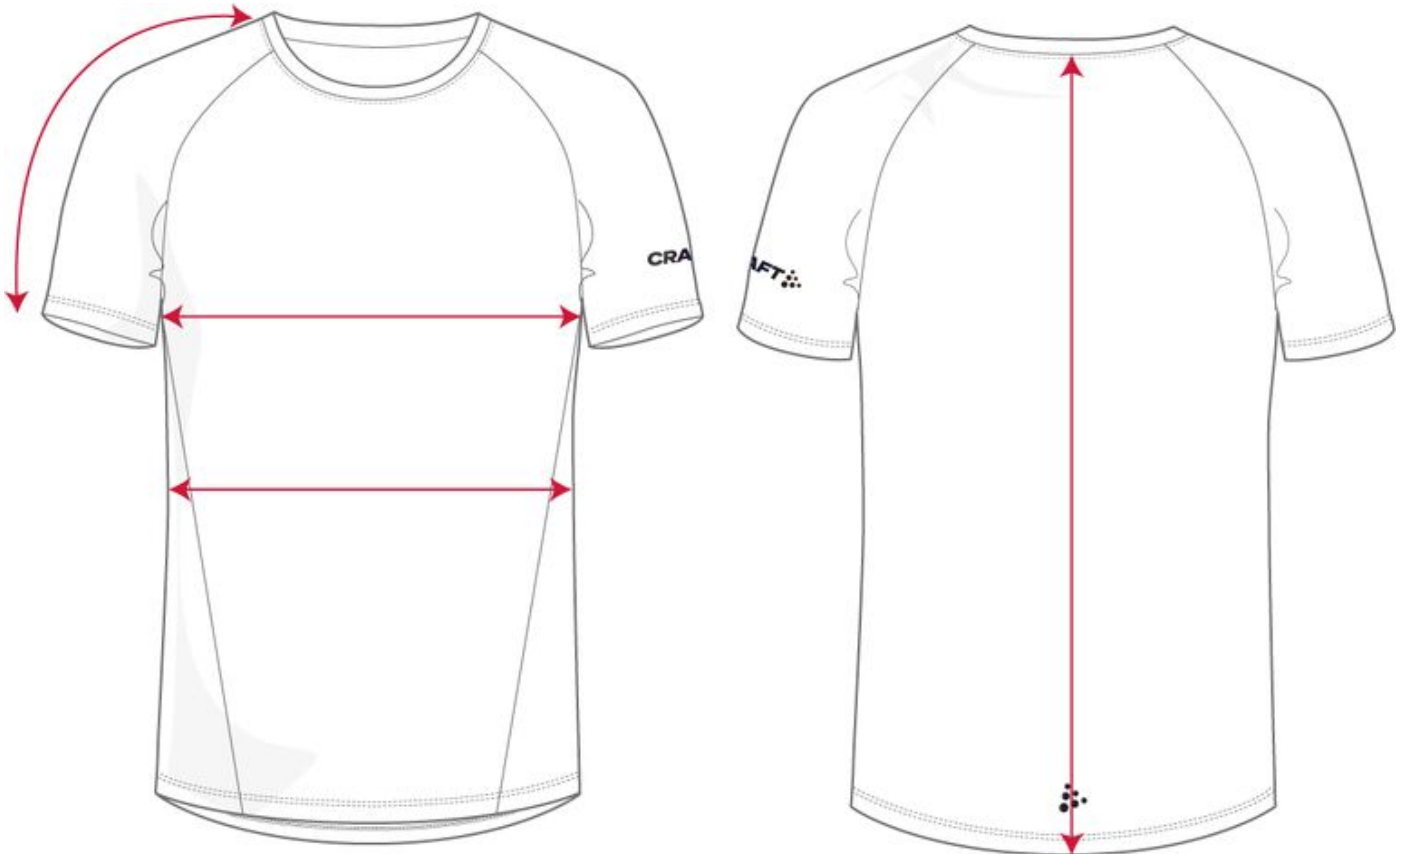

Size Guide

\*All measurements are indicative with a maximum tolerance of 2 cm

Article Name

Core Unify Training Tee W

Brand

CRAFT

Points of Measures

Description	2XS	XS	S	M	L	XL	2XL	3XL	4XL
½ Chest	39,00	41,50	44,50	47,50	50,50	53,50	57,50	61,50	65,50
½ Waist	35,50	38,00	41,00	44,00	47,00	50,00	54,00	58,00	62,00
CBL excl Collar	62,00	63,50	65,00	66,50	68,00	69,50	71,00	72,50	74,00
Shoulder + Sleeve Length (From HPS)	27,00	28,00	29,00	30,00	31,00	32,00	33,00	34,00	35,00